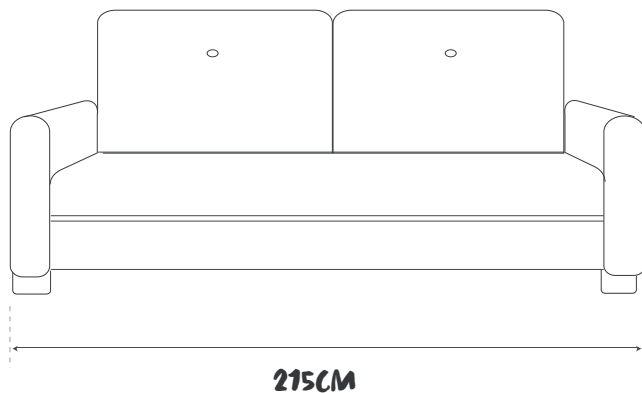

COMEDOR

DINING TABLE | MESA DE COMEDOR

4 CHAIRS | 4 SILLAS

MAIN BEDROOM

DORMITORIO PRINCIPAL

PACK: BASE + MATTRESS + PILLOW | PACK: BASE + COLCHÓN + ALMOHADA

HEADBOARD | CABEZAL CAMA

BEDSIDE TABLE | MESA AUXILIAR

SMALL APPLIANCES
PEQUEÑOS
ELECTRODOMÉSTICOS

TEXTILE
TEXTIL

APPLIANCES
ELECTRODOMÉSTICOS

DECORATION
DECORACIÓN

LIVING ROOM SALÓN

*Decor not included
*Decoración no incluida

1 | 3 SEATER SOFA
215CM SOFÁ 3
PLAZAS 215CM

2 | SET OF COFFEE TABLES Ø70CM & Ø50CM
SET DE MESAS DE CENTRO Ø70CM Y Ø50CM

LIVING ROOM SALÓN

*Decor not included
*Decoración no incluida

4 COMBINATION TV UNIT 240CM
COMPOSICIÓN MUEBLE DE TV 240CM

DINING ROOM COMEDOR

*Decor not included
*Decoración no incluida

5 | **FIXED DINING TABLE 140x90CM**
MESA DE COMEDOR fija 140x190CM

6 | **4 CHAIRS**
4 SILLAS

MAIN BEDROOM DORMITORIO 1

*Decor not included
*Decoración no incluida