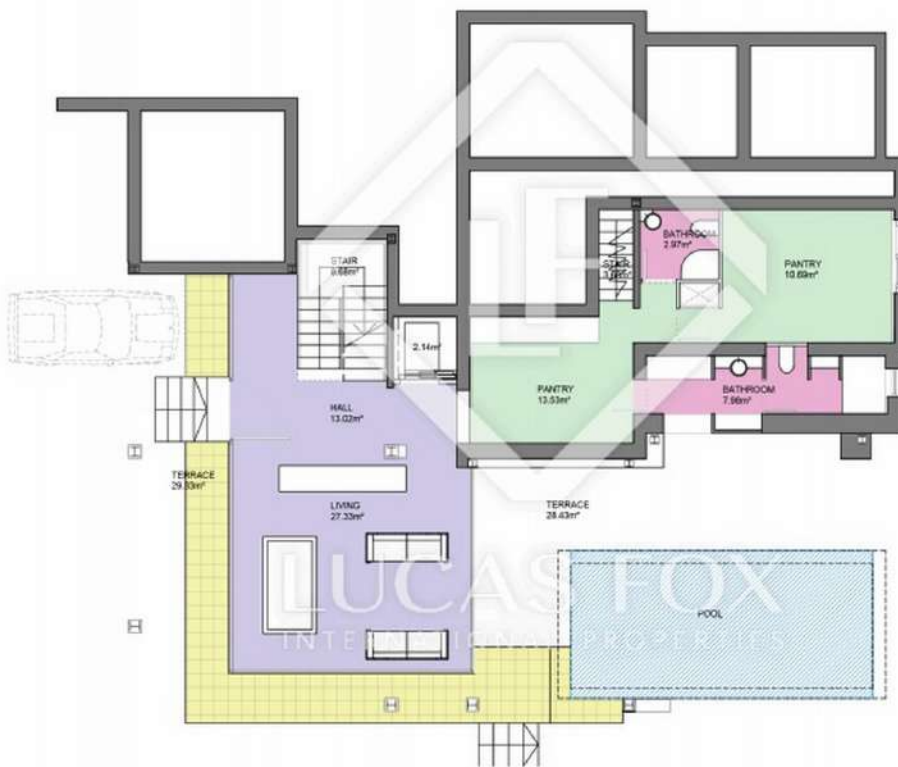

BCN5899

0 1 2 3 4 5
SCALE (METRES) E:1/125

Measurements GROUND FLOOR	
INTERIOR (Useful surface)	88.12m²
Terrace	57.76m²
Built surface	107.68m²